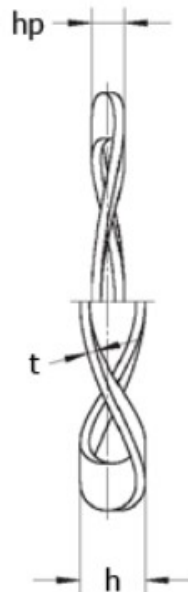

Data sheet

Wave Washers

Description:

Wave washer L&M 51x42x0,5
K2
for bearing : 6205, 6304

Measurements

d1	=	41.70
d2	=	50.50
h	=	3.4
hp	=	1.45
t	=	0.50
Waves	=	5

F (N) at hp: 550.0

For bearing: 6205