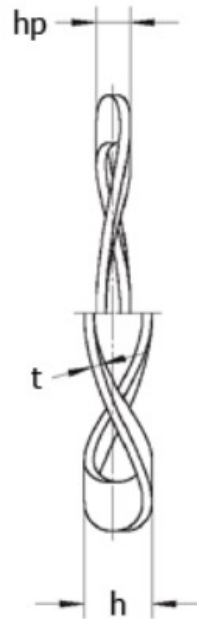

Data sheet

Wave Washers

Description:

Wave washer L&M
9,8x6,2x0,2
for bearing :

Measurements

d1	=	6.40
d2	=	9.80
h	=	1.3
hp	=	0.55
t	=	0.20
Waves	=	3

F (N) at hp: 80.0

For bearing: