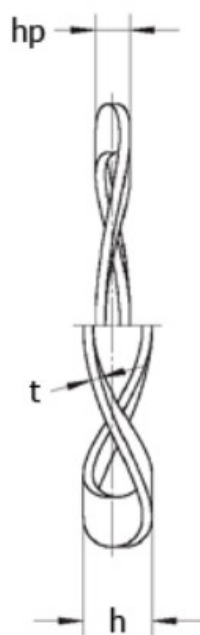

Data sheet

Wave Washers

Description:

Wave washer L&M 27x21x0,3
K3
for bearing : 6001

Measurements

d1	=	21.25
d2	=	26.60
h	=	1.5
hp	=	0.60
t	=	0.30
Waves	=	3

F (N) at hp: 40.0
For bearing: 6001
Weight (kg) / 100 pcs: 0.046