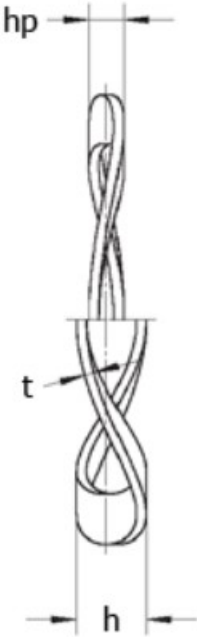

## Wave Washers

**Description:**

Wave washer L&M  
29,7x22,5x0,3 K2  
for bearing : 6200

### Measurements

---

d1	=	22.35
d2	=	29.60
h	=	2.0
hp	=	0.85
t	=	0.30
Waves	=	3

F (N) at hp: 65.0  
For bearing: 6200  
Weight (kg) / 100 pcs: 0.069