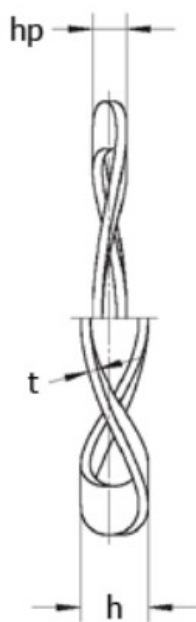

Data sheet

Wave Washers

Description:

Wave washer L&M
31,7x26,5x0,4 K2
for bearing : 6201, 6002,
16002

Measurements

d1	=	26.40
d2	=	31.30
h	=	2.1
hp	=	1.05
t	=	0.40
Waves	=	3

F (N) at hp: 45.0
For bearing: 6001, 6002, 16002
Weight (kg) / 100 pcs: 0.076