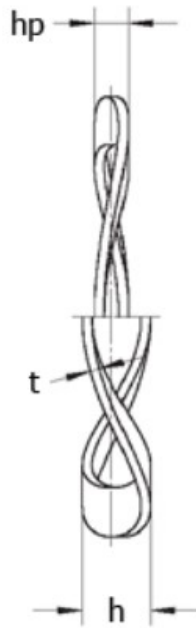

Data sheet

Wave Washers

Description:

Wave washer L&M 41x30x0,5
K2
for bearing : 6004, 16004

Measurements

d1	=	30.15
d2	=	41.40
h	=	3.0
hp	=	1.25
t	=	0.50
Waves	=	3

F (N) at hp: 180.0

For bearing: 6004