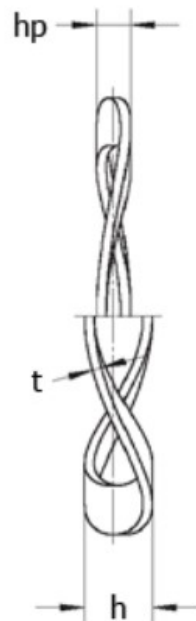

Data sheet

Wave Washers

Description:

Wave washer L&M
39,1x33x0,3 K3
for bearing : 6203

Measurements

d1	=	33.10
d2	=	39.00
h	=	2.8
hp	=	1.25
t	=	0.30
Waves	=	4

F (N) at hp: 70.0

For bearing: 6203