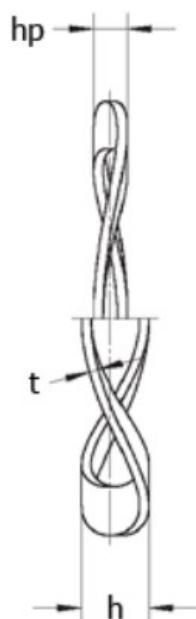

Data sheet

Wave Washers

Description:

Wave washer L&M
39,1x33x0,5 K2
for bearing : 6203

Measurements

d1	=	33.30
d2	=	39.00
h	=	2.9
hp	=	1.20
t	=	0.50
Waves	=	4

F (N) at hp: 275.0

For bearing: 6203

Weight (kg) / 100 pcs: 0.133