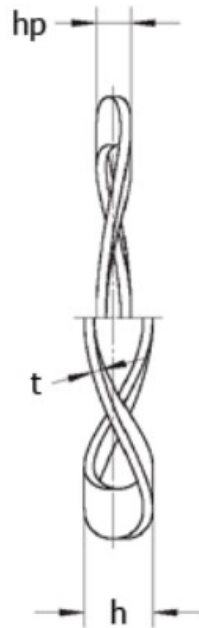

## Wave Washers

### Description:

Wave washer L&M  
46,5x40x0,4 K3  
for bearing : 6303, 6005

### Measurements

---

d1	=	39.90
d2	=	46.00
h	=	3.0
hp	=	1.30
t	=	0.40
Waves	=	4

F (N) at hp: 80.0  
For bearing: 6303, 6005  
Weight (kg) / 100 pcs: 0.120