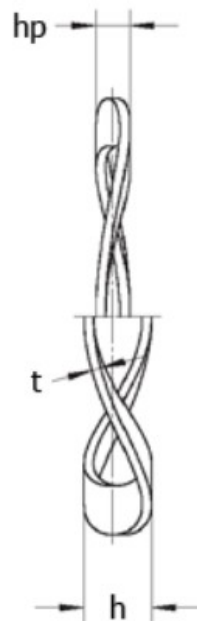

## Wave Washers

### Description:

Wave washer L&M  
46,5x40x0,5 K2  
for bearing : 6303, 6005

### Measurements

---

d1	=	40.00
d2	=	46.30
h	=	3.0
hp	=	1.25
t	=	0.50
Waves	=	4

F (N) at hp: 185.0

For bearing: 6303, 6005

Weight (kg) / 100 pcs: 0.161