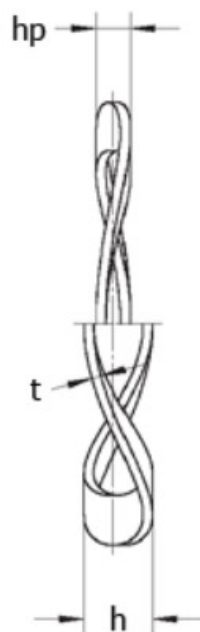

## Wave Washers

### Description:

Wave washer L&M 54x45x0,5  
K2  
for bearing : 6006, 16006

### Measurements

---

d1	=	44.80
d2	=	53.70
h	=	3.6
hp	=	1.55
t	=	0.50
Waves	=	4

F (N) at hp: 260.0

For bearing: 6006

Weight (kg) / 100 pcs: 0.280