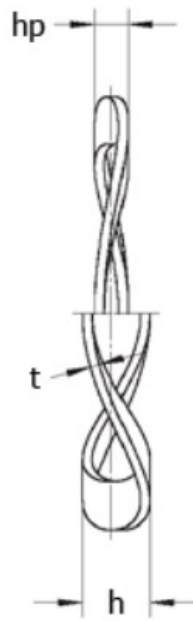

Data sheet

Wave Washers

Description:

Wave washer L&M 61x51x0,4
K3
for bearing : 6007, 6206,
6305, 6403 16007

Measurements

d1	=	51.20
d2	=	61.30
h	=	3.6
hp	=	1.60
t	=	0.40
Waves	=	4

F (N) at hp: 90.0
For bearing: 6206, 6305, 16007
Weight (kg) / 100 pcs: 0.281