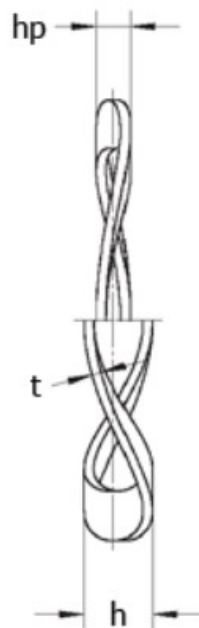

Data sheet

Wave Washers

Description:

Wave washer L&M 71x61x0,5
K2
for bearing : 6207, 6306,
6404

Measurements

d1	=	60.70
d2	=	70.80
h	=	3.4
hp	=	1.45
t	=	0.50
Waves	=	5

F (N) at hp: 260.0

For bearing: 6207, 6404