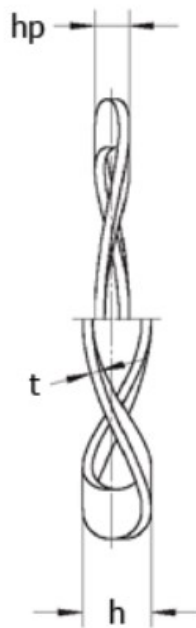

Data sheet

Wave Washers

Description:

Wave washer L&M 79x71x0,6
K2
for bearing : 6010, 6208,
6307, 6405, 16010

Measurements

d1	=	70.50
d2	=	78.50
h	=	3.6
hp	=	1.50
t	=	0.60
Waves	=	6

F (N) at hp: 540.0

For bearing: 6010, 6405