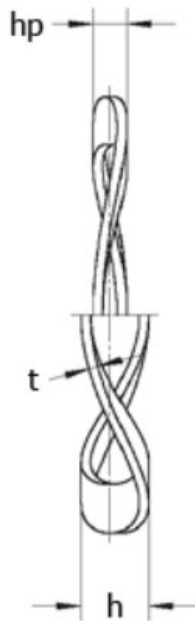

## Wave Washers

### Description:

Wave washer L&M 84x74x0,5  
K3  
for bearing : 6209

### Measurements

---

d1	=	73.90
d2	=	83.90
h	=	3.5
hp	=	1.50
t	=	0.50
Waves	=	5

F (N) at hp: 178.0

For bearing: 6209

Weight (kg) / 100 pcs: 0.496