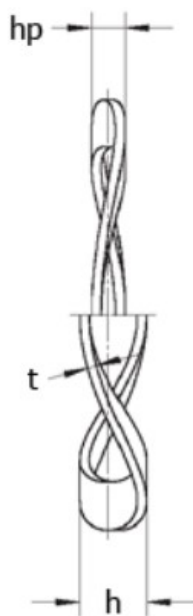

Data sheet

Wave Washers

Description:

Wave washer L&M 84x74x0,6
K2
for bearing : 6209

Measurements

d1	=	73.90
d2	=	83.90
h	=	3.5
hp	=	1.45
t	=	0.60
Waves	=	6

F (N) at hp: 650.0
For bearing: 6209
Weight (kg) / 100 pcs: 0.588