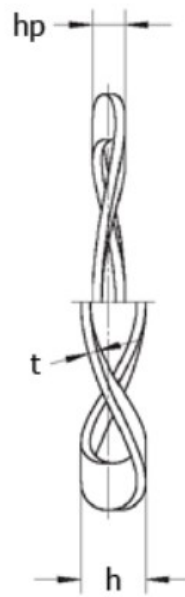

## Wave Washers

### Description:

Wave washer L&M 89x79x0,5  
K3  
for bearing : 6011, 6210,  
6308, 6406, 16011

### Measurements

---

d1	=	78.30
d2	=	88.20
h	=	3.7
hp	=	1.60
t	=	0.50
Waves	=	6

F (N) at hp: 300.0

For bearing: 6011, 6210, 6308, 6406, 16011

Weight (kg) / 100 pcs: 0.517