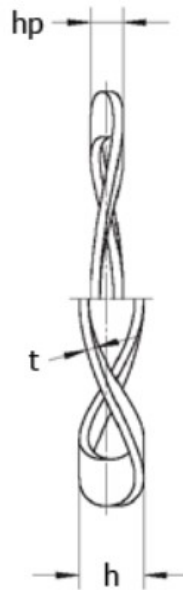

Data sheet

Wave Washers

Description:

Wave washer L&M 89x79x0,6
K2
for bearing : 6011, 6210,
6308, 6406, 16011

Measurements

d1	=	78.30
d2	=	88.00
h	=	3.9
hp	=	1.65
t	=	0.60
Waves	=	6

F (N) at hp: 600.0

For bearing: 6011, 6210, 6308, 6406, 16011