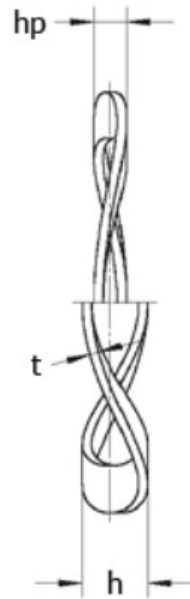

Data sheet

Wave Washers

Description:

Wave washer L&M 99x89x0,5
K3
for bearing : 6013, 6211,
6309, 6407, 16013

Measurements

d1	=	88.40
d2	=	97.80
h	=	4.0
hp	=	1.75
t	=	0.50
Waves	=	6

F (N) at hp: 210.0

For bearing: 6013, 6211, 6309, 6407, 16013