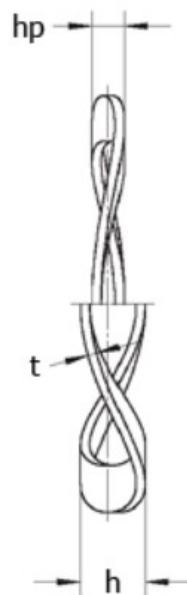

## Wave Washers

### Description:

Wave washer L&M  
109x99x0,5 K3  
for bearing : 6014, 6212,  
6310, 6408, 16014

### Measurements

---

d1	=	97.00
d2	=	107.00
h	=	4.2
hp	=	1.85
t	=	0.50
Waves	=	7

F (N) at hp: 380.0

For bearing: 6014, 6212, 6310, 6408, 16014

Weight (kg) / 100 pcs: 0.623