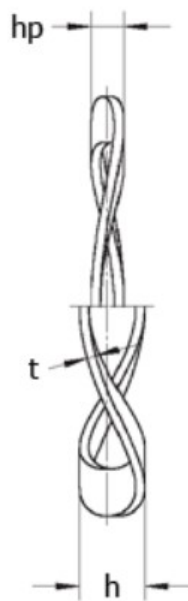

## Wave Washers

### Description:

Wave washer L&M  
109x99x0,6 K2  
for bearing : 6014, 6212,  
6310, 6408, 16014

### Measurements

---

|       |   |        |
|-------|---|--------|
| d1    | = | 97.40  |
| d2    | = | 107.30 |
| h     | = | 4.4    |
| hp    | = | 1.90   |
| t     | = | 0.60   |
| Waves | = | 7      |

F (N) at hp: 690.0

For bearing: 6014, 6212, 6310, 6408, 1601

Weight (kg) / 100 pcs: 0.250