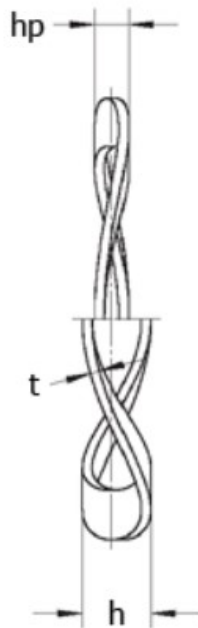

## Wave Washers

### Description:

Wave washer L&M  
114x104x0,6 K2  
for bearing : 6015, 16015

### Measurements

---

d1	=	102.00
d2	=	112.00
h	=	4.7
hp	=	2.05
t	=	0.60
Waves	=	7

F (N) at hp: 520.0

For bearing: 6015, 16015

Weight (kg) / 100 pcs: 0.793