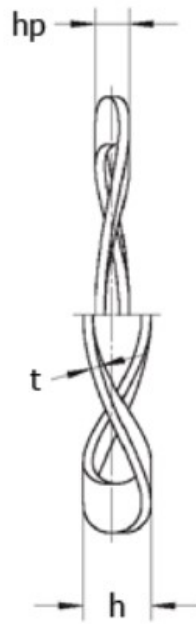

Data sheet

Wave Washers

Description:

Wave washer L&M
119x109x0,5 K3
for bearing : 6213, 6311,
6409

Measurements

d1	=	107.00
d2	=	117.00
h	=	4.4
hp	=	2.00
t	=	0.50
Waves	=	7

F (N) at hp: 280.0
For bearing: 6213, 6311, 6409
Weight (kg) / 100 pcs: 0.695