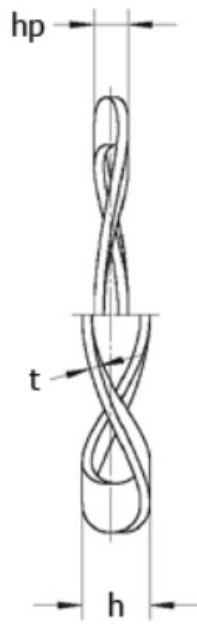

Data sheet

Wave Washers

Description:

Wave washer L&M
124x114x0,6 K2
for bearing : 6016, 6214,
16016

Measurements

d1	=	111.70
d2	=	121.70
h	=	4.8
hp	=	2.10
t	=	0.60
Waves	=	7

F (N) at hp: 460.0

For bearing: 6016, 6214, 16016