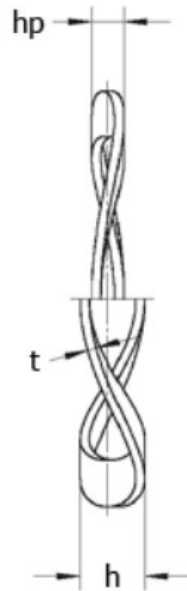

Data sheet

Wave Washers

Description:

Wave washer L&M
129x119x0,6 K2
for bearing : 6017, 6215,
6312, 6410, 16017

Measurements

d1	=	117.50
d2	=	127.50
h	=	4.6
hp	=	2.00
t	=	0.60
Waves	=	7

F (N) at hp: 400.0

For bearing: 6017, 6215, 6312, 6410, 1601