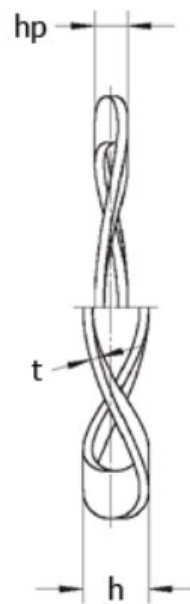

Data sheet

Wave Washers

Description:

Wave washer L&M
139x129x0,6 K2
for bearing : 6018, 6216,
6313, 6411, 16018

Measurements

d1	=	126.80
d2	=	136.50
h	=	4.4
hp	=	1.90
t	=	0.60
Waves	=	8

F (N) at hp: 550.0

For bearing: 6018, 6216, 6313, 6411, 1601